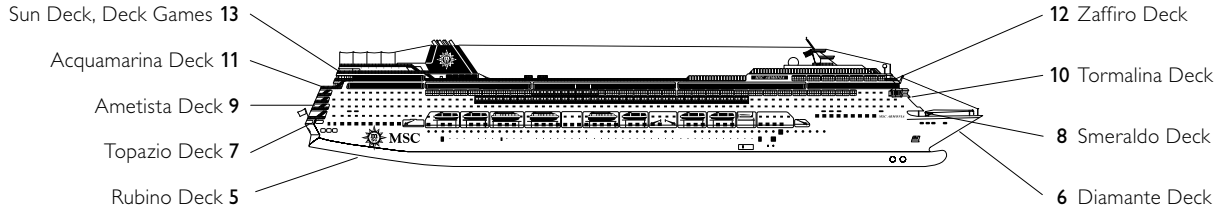

MSC ARMONIA

976 CABINS | 2679 GUESTS

CABIN CATEGORIES AND EXPERIENCES

Inside > Bella	Inside > Fantastica	Suite > Aurea
Ocean View > Bella*	Ocean View > Fantastica	
	Balcony > Fantastica	
	Suite > Fantastica	

LEGEND

- ▲ Sofa bed
- 3rd and 4th bed are bunks
- 3rd bed is a bunk bed
- H Cabin for guests with disabilities or reduced mobility

DECK 12

DECK 10

DECK 9

DECK 8

DECK 7