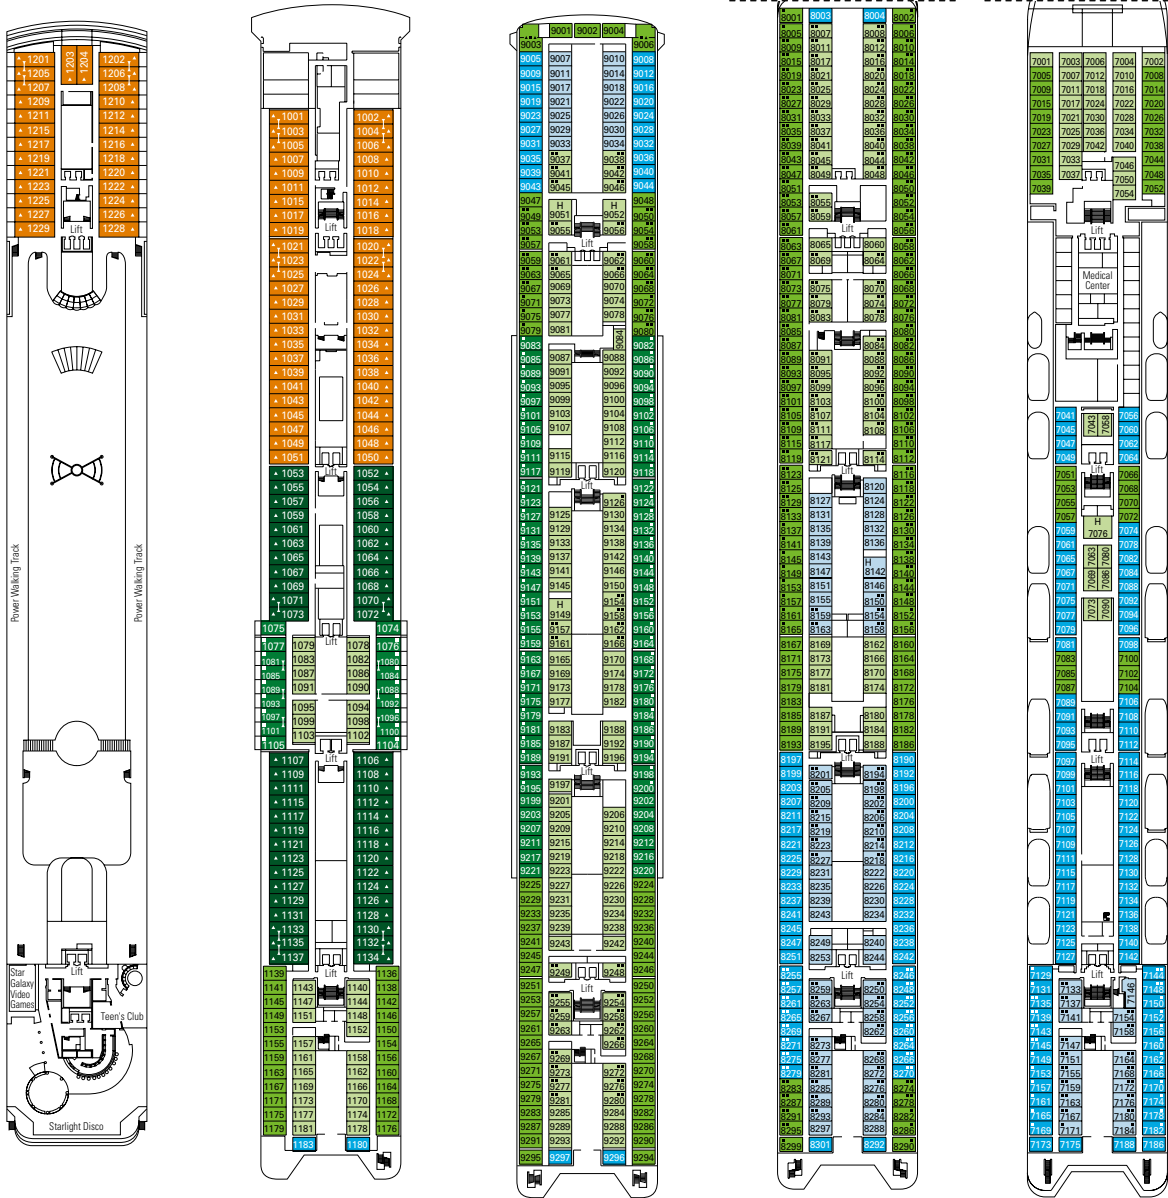

MSC ARMONIA

976 CABINS | 2679 GUESTS

CABIN CATEGORIES AND EXPERIENCES

Inside > Bella	Inside > Fantastica	Suite > Aurea
Ocean View > Bella*	Ocean View > Fantastica	
	Balcony > Fantastica	
	Suite > Fantastica	

3rd bed available in all categories
 4th bed available in all categories
 (except Suite Fantastica, Suite Aurea)

All cabins have one double bed convertible to two single beds, except cabins for guests with disabilities or reduced mobility (H)
 *Certain cabins have restricted views

LEGEND

- ▲ Sofa bed
- 3rd and 4th bed are bunks
- 3rd bed is a bunk bed
- H Cabin for guests with disabilities or reduced mobility

DECK 12

DECK 10

DECK 9

DECK 8

DECK 7